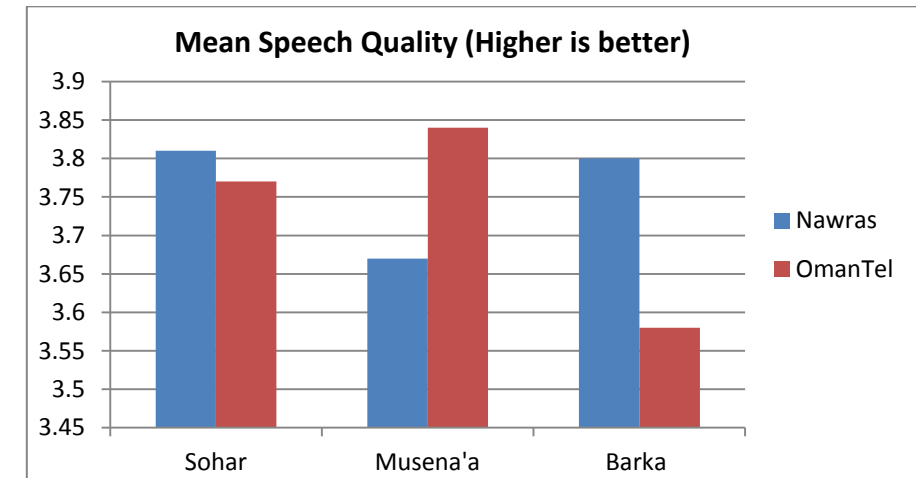

Drive Test Results for Nawras in Sohar Signal Level:

Drive Test Results for OmanTel in Barka & Musena'a Signal Level:

Drive Test Results for Nawras in Barka & Musena'a Signal Level:

## Quality Of service indicators for all three Welayats:

<sup>1</sup>Note: Dropped and Blocked calls found in Sohar.