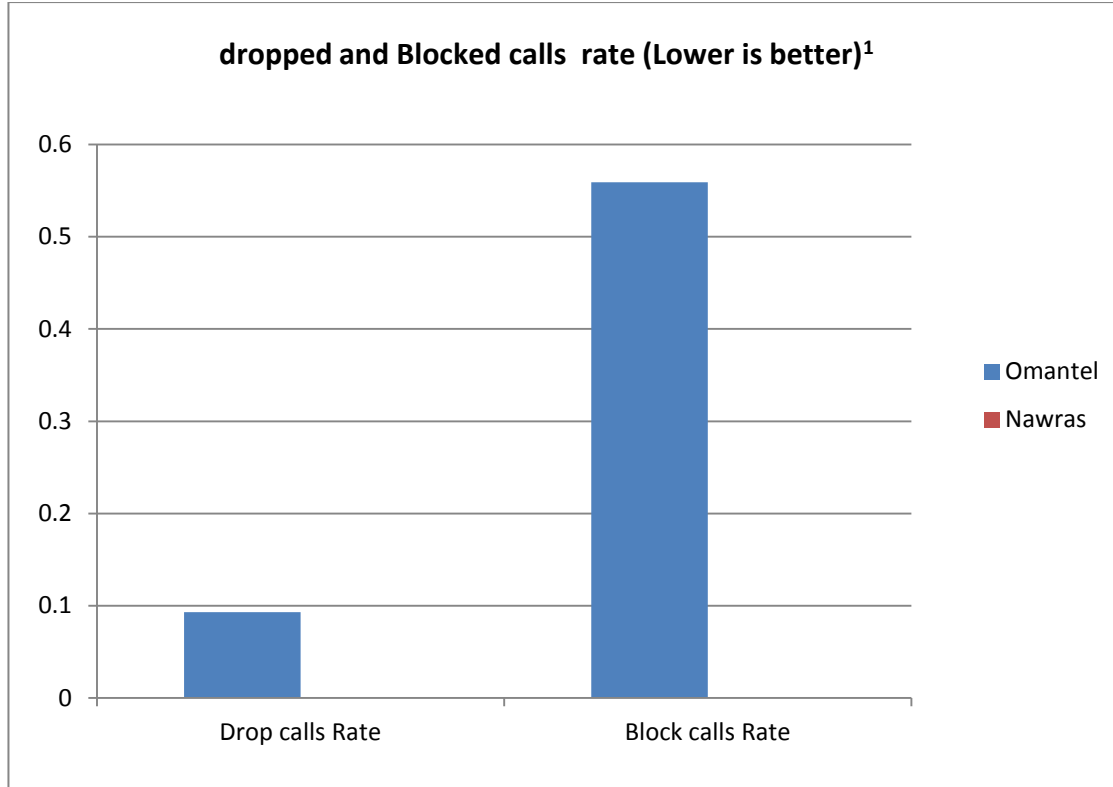

## Quality Of service indicators for all three Welayats:

<sup>1</sup>Note: Dropped and Blocked calls found in Sohar.