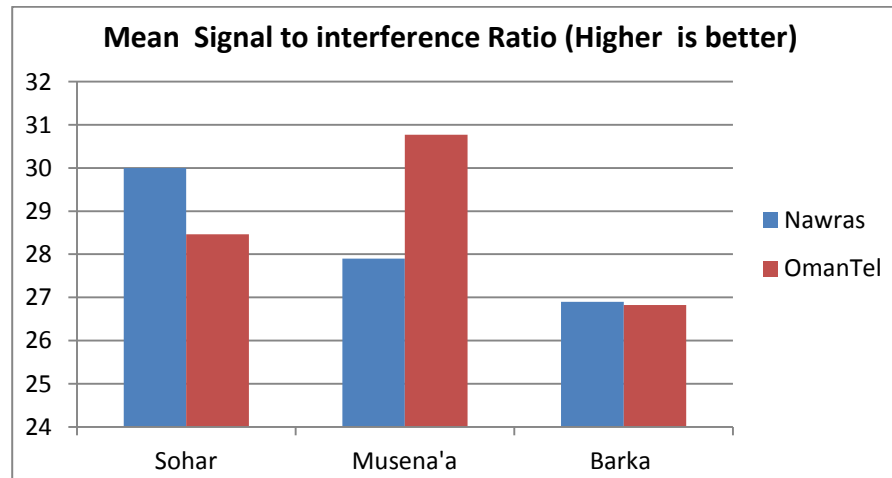

Drive Test Results for Nawras in Sohar Signal Level:

Drive Test Results for OmanTel in Barka & Musena'a Signal Level:

Drive Test Results for Nawras in Barka & Musena'a Signal Level:

## Quality Of service indicators for all three Welayats:

<sup>1</sup>Note: Dropped and Blocked calls found in Sohar.