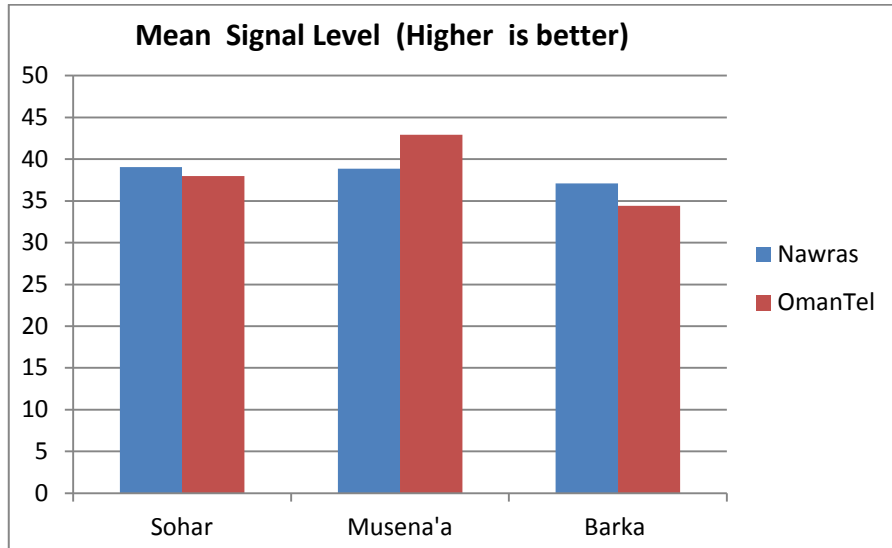

Drive Test Results for Nawras in Sohar Signal Level:

Drive Test Results for OmanTel in Barka & Musena'a Signal Level:

Drive Test Results for Nawras in Barka & Musena'a Signal Level:

## Quality Of service indicators for all three Welayats:

<sup>1</sup>Note: Dropped and Blocked calls found in Sohar.