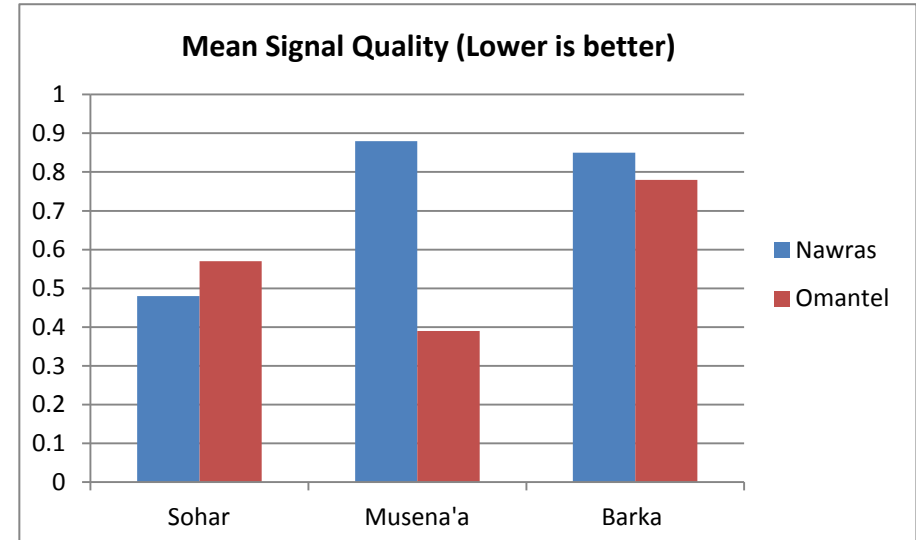

Drive Test Results for Nawras in Sohar Signal Level:

Drive Test Results for OmanTel in Barka & Musena'a Signal Level:

Drive Test Results for Nawras in Barka & Musena'a Signal Level:

## Quality Of service indicators for all three Welayats:

<sup>1</sup>Note: Dropped and Blocked calls found in Sohar.